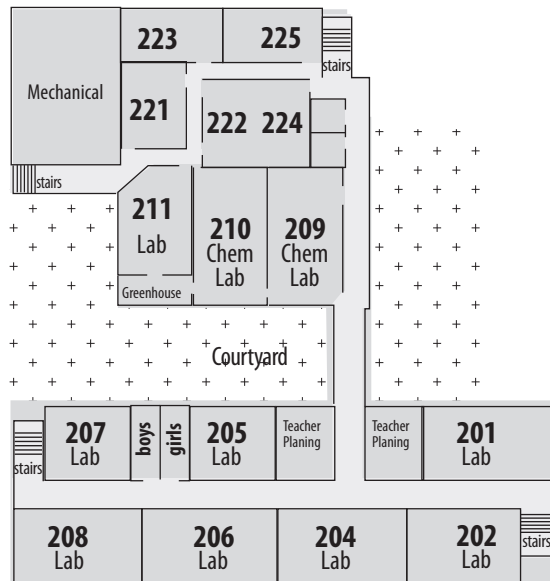

# Atholton H.S. Classroom Map

second floor

- Two-story section of building
- POP (Parents on Patrol) Stations
- SNACK SHOP (entrance through Rm. 148)