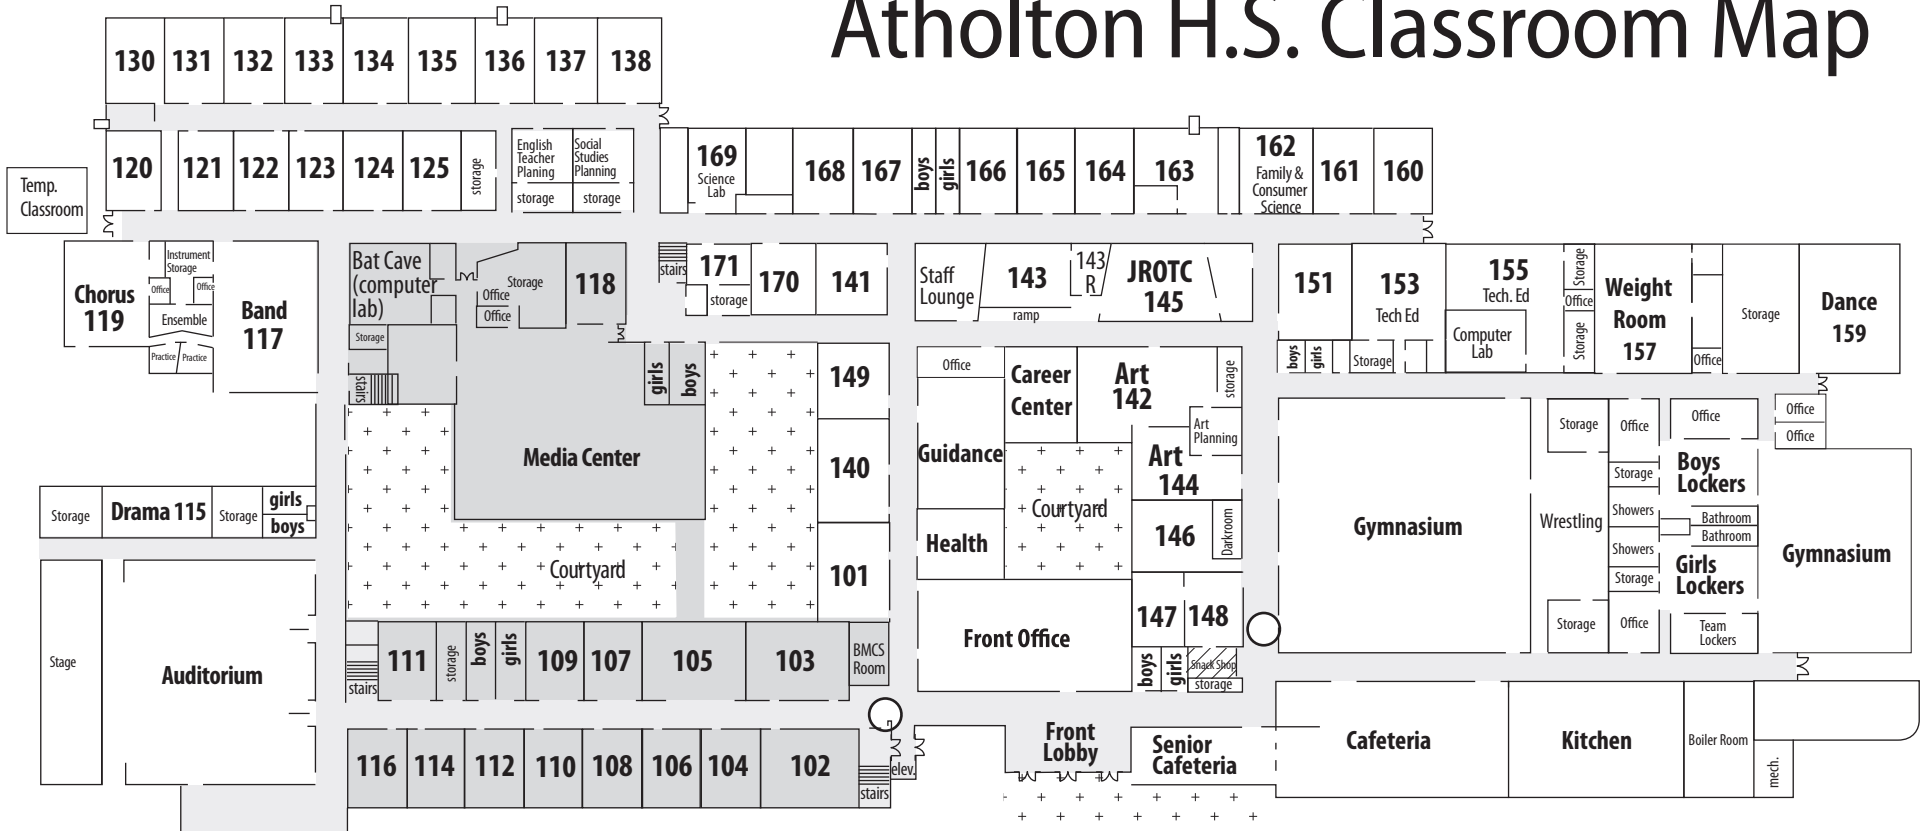

# Atholton H.S. Classroom Map

second floor

- Two-story section of building
- POP (Parents on Patrol) Stations
- SNACK SHOP (entrance through Rm. 148)